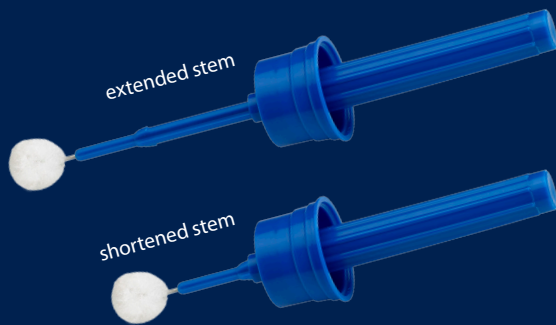

NEW FROM THE INNOVATORS AT WELD-ON®

SuperDauber™

Our newly engineered dauber:

- Fully adjustable, telescopic stem to fit both quart and pint cans
- Easy grip, ribbed handle allows better dauber control
- Shed-resistant dauber material for smooth, full application of cement or primer

Weld-On's "SUPER" applicator series includes the SuperDauber™ for pipe diameters < 3" and SuperSwab® for larger pipe diameters.

PART NO.	DESCRIPTION	UNITS/ CASE
10832	SuperDauber 75 - 3/4" dauber for pipe diameter: • 3/4" - 1 1/2" CTS pipe • 1/2" - 1 1/2" Sch. 40 and Sch. 80 IPS pipe	50
10833	SuperDauber 150 - 1 1/4" dauber for pipe diameter: • 1 1/2" - 2" CTS pipe • 1 1/4" - 3" Sch. 40 and Sch. 80 IPS pipe	50