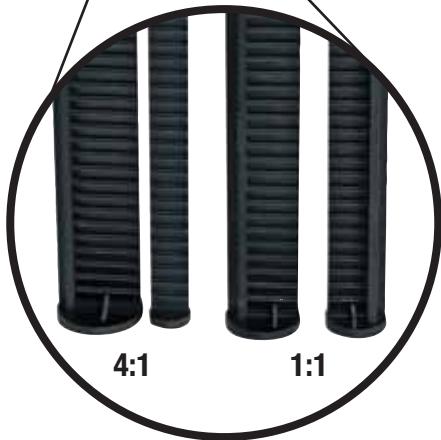

APPLICATOR GUNS & MIXING TIPS

SCIGRIP | SMARTER ADHESIVE SOLUTIONS

WELD-ON

One Gun with Two Plungers

Includes 1 Each
4:1 & 1:1 Plungers

4:1

1:1

**50 ml 1:1 / 4:1
"NEW" Manual
Applicator Gun #13585**
Use with #45, 43 ml Cartridge
Use Mixing Tip #11195
Use Plunger 4:1